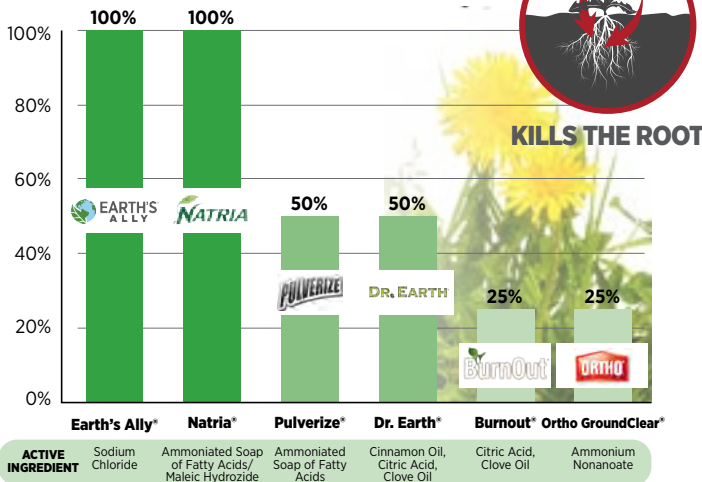

RESULTS ON DANDELION

For purchasing information, contact:

CHRISTOPHER CLEMONS

Vice President of Sales

630-650-1032 | Chris.Clemmons@SarasotaGG.com

PACKAGING DETAILS

PRODUCT/SIZE	ITEM NO.	CASE PACK	UNIT UPC	UNIT WEIGHT	CASE UPC	CASE WEIGHT (GROSS)	CASE CUBE	CASES PER LAYER	LAYERS PER PALLET	CASES PER PALLET
24 oz. RTU	10099	6	810021610092	2.1 lb.	10810021610099	11 lb.	0.48	25	4	100
Gallon Sprayer	10105	4	810021610108	8.4 lb.	10810021610105	34.8 lb.	0.99	12	3	36

SAFE

EFFECTIVE

RESPONSIBLE

Sarasota Green Group, LLC represents that this product is a minimum risk pest control product and qualifies for exemption from EPA registration under the Federal Insecticide, Fungicide and Rodenticide Act (FIFRA 25b).

Organic Pest Control & Gardening Products